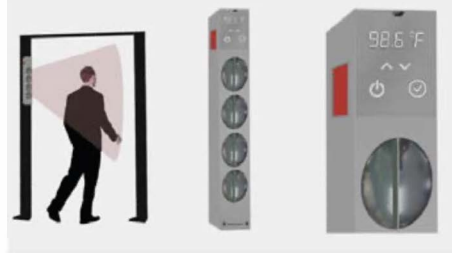

# Fever Detection Screening Control System

Putting comfort back into the community

Our StripSensor is affordable, easy to use, and provides an extra layer of safety and trust in the spaces where people live, work, shop and play.

## We scan high traffic areas to identify and track feverish people.

- / Non-contact rapid mass screening
- / Detection - 300 people per minute
- / Multi-point temperature measuring
- / Multiple camera synchronization
- / Automatic alarm based on user parameters
- / Temp measurement < +/-0.3C accuracy
- / Low cost solution
- / Wide angle unnoticeable camera
- / Attached to metal detector or door jamb
- / Plug & Play
- / Wifi enabled
- / 3 hours autonomous battery (optional)

### Easy Wall Mount System

### PRODUCT SPECIFICATIONS

- / Accuracy: ±0.3°C / 32.54°F
- / Object Temperature Range:
  - 30°C ... 50°C / 86°F ... 122°F
- / Operating Temperature:
  - 10°C ... 38°C / 50°F ... 100.4°F
- / Array of IR Sensors
- / Optimal measuring distance: 50 cm
- / Field of Measuring: 80 cm (top to bottom) / 46°
- / Counting of people coming in and out
- / Optional: Digital Camera (Resolution: 640 x 480)